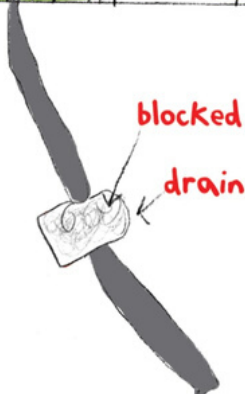

# DON'T FLUSH WIPEES

RIVER HOLME  
CONNECTIONS

Designed by  
Kagan and Hannah